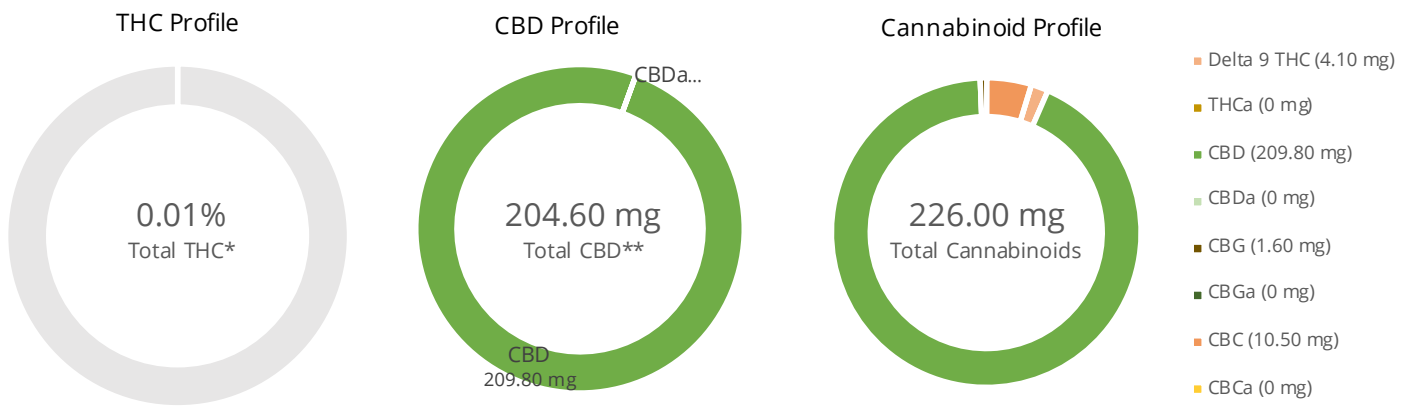

Certificate of Analysis

Product Name: MyRemede Pet 200 mg Tincture Bacon
Batch ID/Lot #: 19211C3
Extraction Type: Full Spectrum Hemp Extract
Product Type: Ingestible, Tincture

Tests Performed:	Type of Test	Test Facility	Reported Date
<input checked="" type="checkbox"/>	Cannabinoid Profile	Botanacor	2020-02-11
<input type="checkbox"/>	Terpenes		
<input checked="" type="checkbox"/>	Heavy Metals	Think20 Labs	2020-01-20
<input checked="" type="checkbox"/>	Residual Solvents	Think20 Labs	2020-01-20
<input checked="" type="checkbox"/>	Microbials	Think20 Labs	2020-01-20
<input checked="" type="checkbox"/>	Mycotoxins	Think20 Labs	2020-01-20

POTENCY

% = Percent (Weight of Analyte / Weight of Product)

* Total THC = THC + (THCa *(0.877))

** Total CBD = CBD + CBDa

HEAVY METALS

Components Tested:

Barium, Mercury, Lead, Arsenic, Selenium, Silver, Cadmium, Chromium